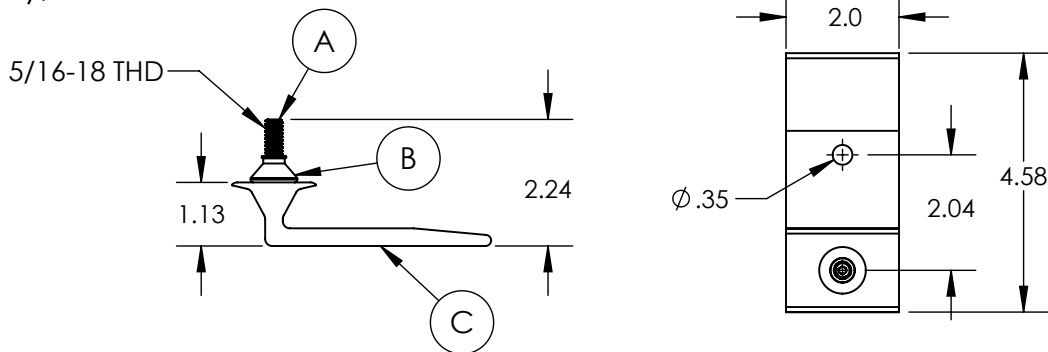

1) Nut, Flange 5/16-18 SST

2) Washer, Bonded

3) Lag Screw, 5/16 x 4

Items	Property	Value
1, 2, & 3	Material	300 Series Stainless Steel
	Finish	Clear

4) L-1x5, Black

Property	Value
Material	Aluminum
Finish	Black

5) Assy, Pedestal 1

Item	Description	Material	Finish
A	Screw, Set 5/16-18 x 1.5 SS	300 Series Stainless Steel	Clear
B	Simple Seal	EPDM	Black
C	Pedestal 1	Aluminum	Mill

6) Flashing, Tile Replacement, S Tan