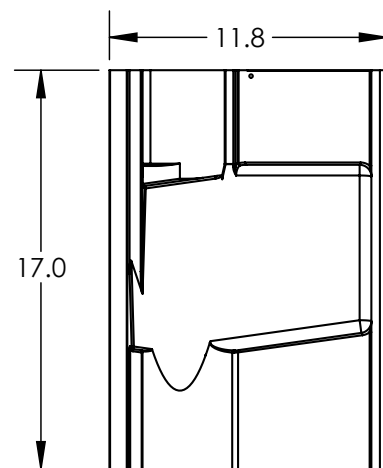

6) Flashing, Tile Replacement, S Tan