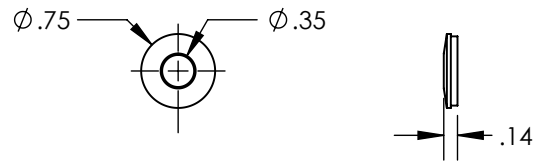

1) Nut, Flange 5/16-18 SST

2) Washer, Bonded

3) Lag Screw, 5/16 x 4

Items	Property	Value
1, 2, & 3	Material	300 Series Stainless Steel
	Finish	Clear

4) L-1x5, Black

Property	Value
Material	Aluminum
Finish	Black

5) Assy, Pedestal 1

Item	Description	Material	Finish
A	Screw, Set 5/16-18 x 1.5 SS	300 Series Stainless Steel	Clear
B	Simple Seal	EPDM	Black
C	Pedestal 1	Aluminum	Mill

6) Flashing, Tile Replacement, S Tan