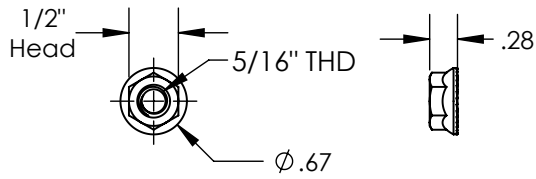

ITEM NO.	DESCRIPTION	QTY IN KIT
1	NUT, FLANGE 5/16-18 SST	1
2	WASHER, BONDED	2
3	L-1X5, BLACK	1
4	LAG SCREW, 5/16X4	1
5	ASSY, PEDESTAL 1	1
6	FLASHING, TILE REPLACEMENT, S TAN	1
7	FLASHING, TILE REPLACEMENT, FLAT TAN	1
8	FLASHING, TILE REPLACEMENT, W TAN	1

1) Nut, Flange 5/16-18 SST

2) Washer, Bonded

3) Lag Screw, 5/16 x 4

Items	Property	Value
1, 2, & 3	Material	300 Series Stainless Steel
	Finish	Clear

4) L-1x5, Black

Property	Value
Material	Aluminum
Finish	Black

5) Assy, Pedestal 1

Item	Description	Material	Finish
A	Screw, Set 5/16-18 x 1.5 SS	300 Series Stainless Steel	Clear
B	Simple Seal	EPDM	Black
C	Pedestal 1	Aluminum	Mill

6) Flashing, Tile Replacement, S Tan