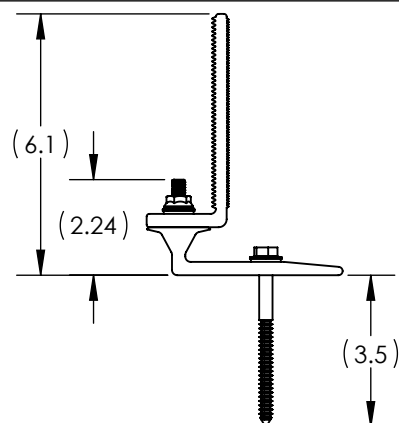

ITEM NO.	DESCRIPTION	QTY IN KIT
1	NUT, FLANGE 5/16-18 SST	1
2	WASHER, BONDED	2
3	L-1X5, BLACK	1
4	LAG SCREW, 5/16X4	1
5	ASSY, PEDESTAL 1	1
6	FLASHING, TILE REPLACEMENT, S TAN	1
7	FLASHING, TILE REPLACEMENT, FLAT TAN	1
8	FLASHING, TILE REPLACEMENT, W TAN	1

Part Number	Description
KOB-1L01-B1	Tile Replacement Base and Hardware
KOF-S01-T1	Tile Replacement Flashing, S Tan
KOF-F01-T1	Tile Replacement Flashing, Flat Tan
KOF-W01-T1	Tile Replacement Flashing, W Tan

1) Nut, Flange 5/16-18 SST

2) Washer, Bonded

3) Lag Screw, 5/16 x 4

Items	Property	Value
1, 2, & 3	Material	300 Series Stainless Steel
	Finish	Clear

4) L-1x5, Black

Property	Value
Material	Aluminum
Finish	Black

5) Assy, Pedestal 1

Item	Description	Material	Finish
A	Screw, Set 5/16-18 x 1.5 SS	300 Series Stainless Steel	Clear
B	Simple Seal	EPDM	Black
C	Pedestal 1	Aluminum	Mill

6) Flashing, Tile Replacement, S Tan