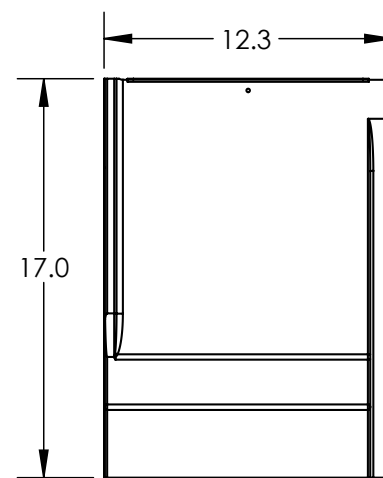

7) Flashing, Tile Replacement, Flat Tan