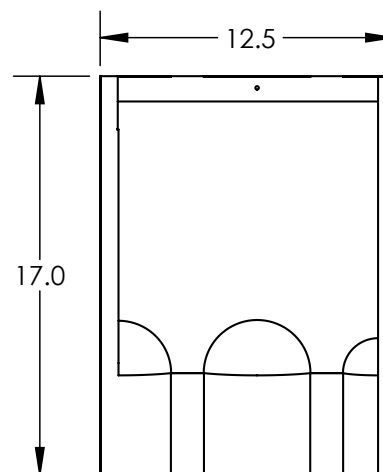

8) Flashing, Tile Replacement, W Tan

	Property	Value
Items 7,8, & 9	Material	Aluminum
	Finish	Tan