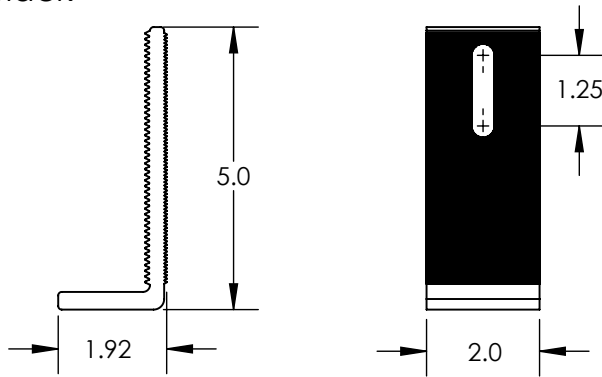

1) Nut, Flange 5/16-18 SST

2) Washer, Bonded

3) Lag Screw, 5/16 x 4

Items	Property	Value
1, 2, & 3	Material	300 Series Stainless Steel
	Finish	Clear

4) L-1x5, Black

Property	Value
Material	Aluminum
Finish	Black

5) Assy, Pedestal 1

Item	Description	Material	Finish
A	Screw, Set 5/16-18 x 1.5 SS	300 Series Stainless Steel	Clear
B	Simple Seal	EPDM	Black
C	Pedestal 1	Aluminum	Mill

6) Flashing, Tile Replacement, S Tan